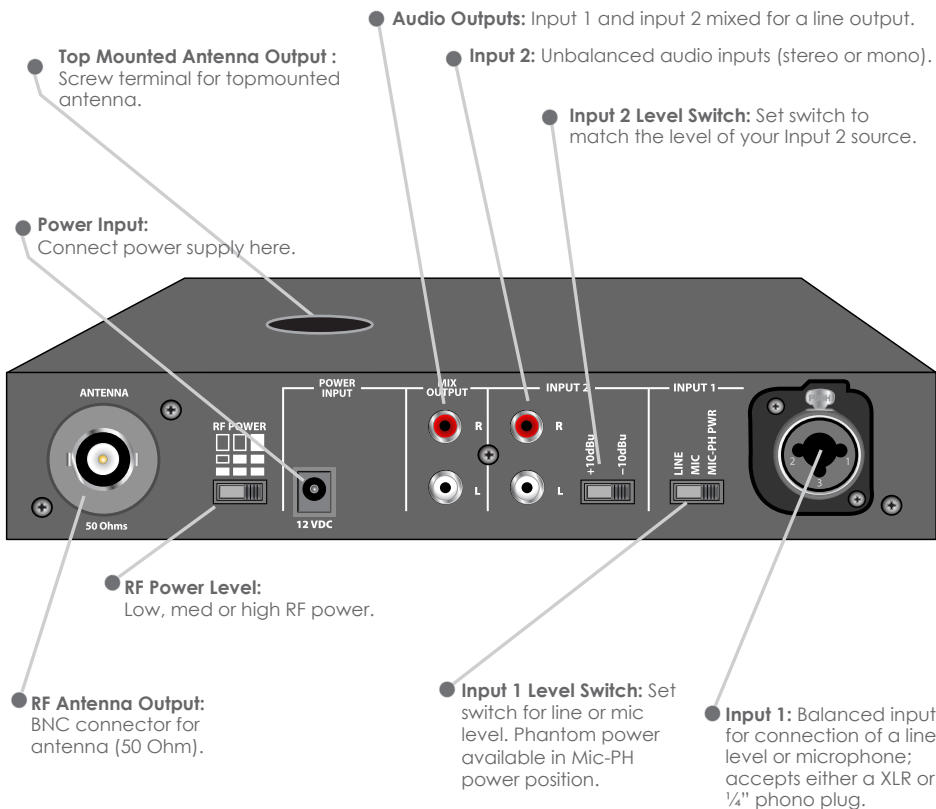

LT-803-072 Quick Reference Card

Listen[®]

LT-803-072 Quick Reference Card

For further details regarding advanced options for your Listen products please visit our website at www.listentech.com Resources/Support/Manuals or contact Listen at +1.801.233.8992 • +1.800.330.0891 North America