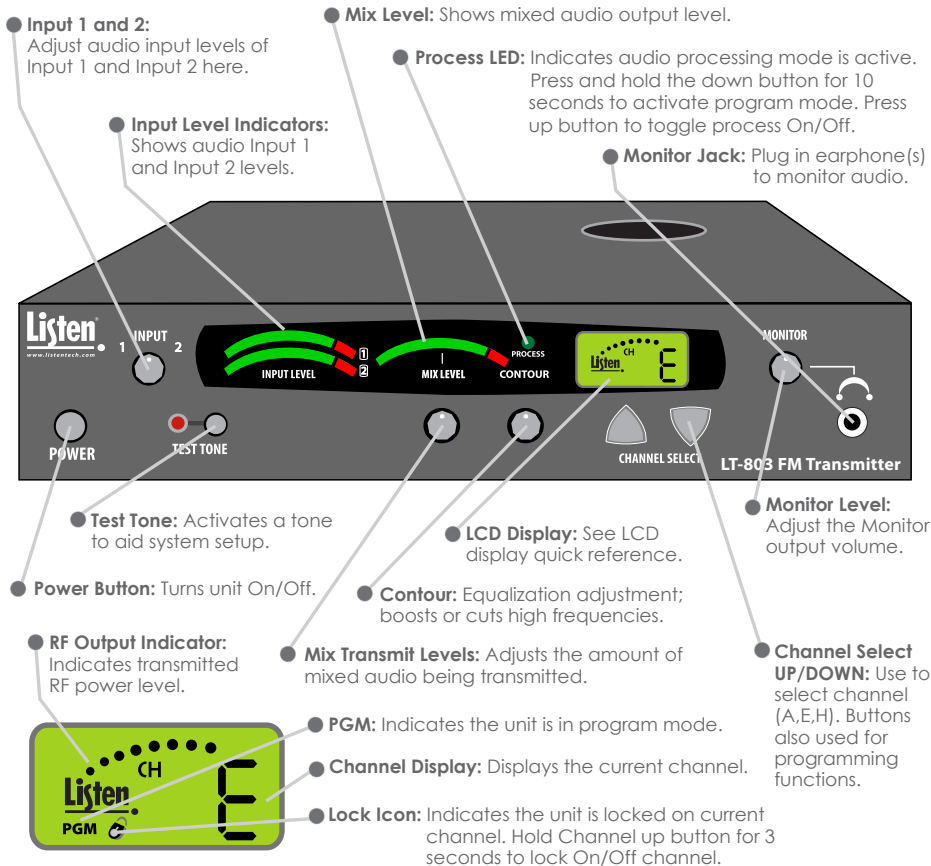

LT-803-072 Quick Reference Card

Listen[®]

LT-803-072 Quick Reference Card

For further details regarding advanced options for your Listen products please visit our website at www.listentech.com Resources/Support/Manuals or contact Listen at +1.801.233.8992 • +1.800.330.0891 North America